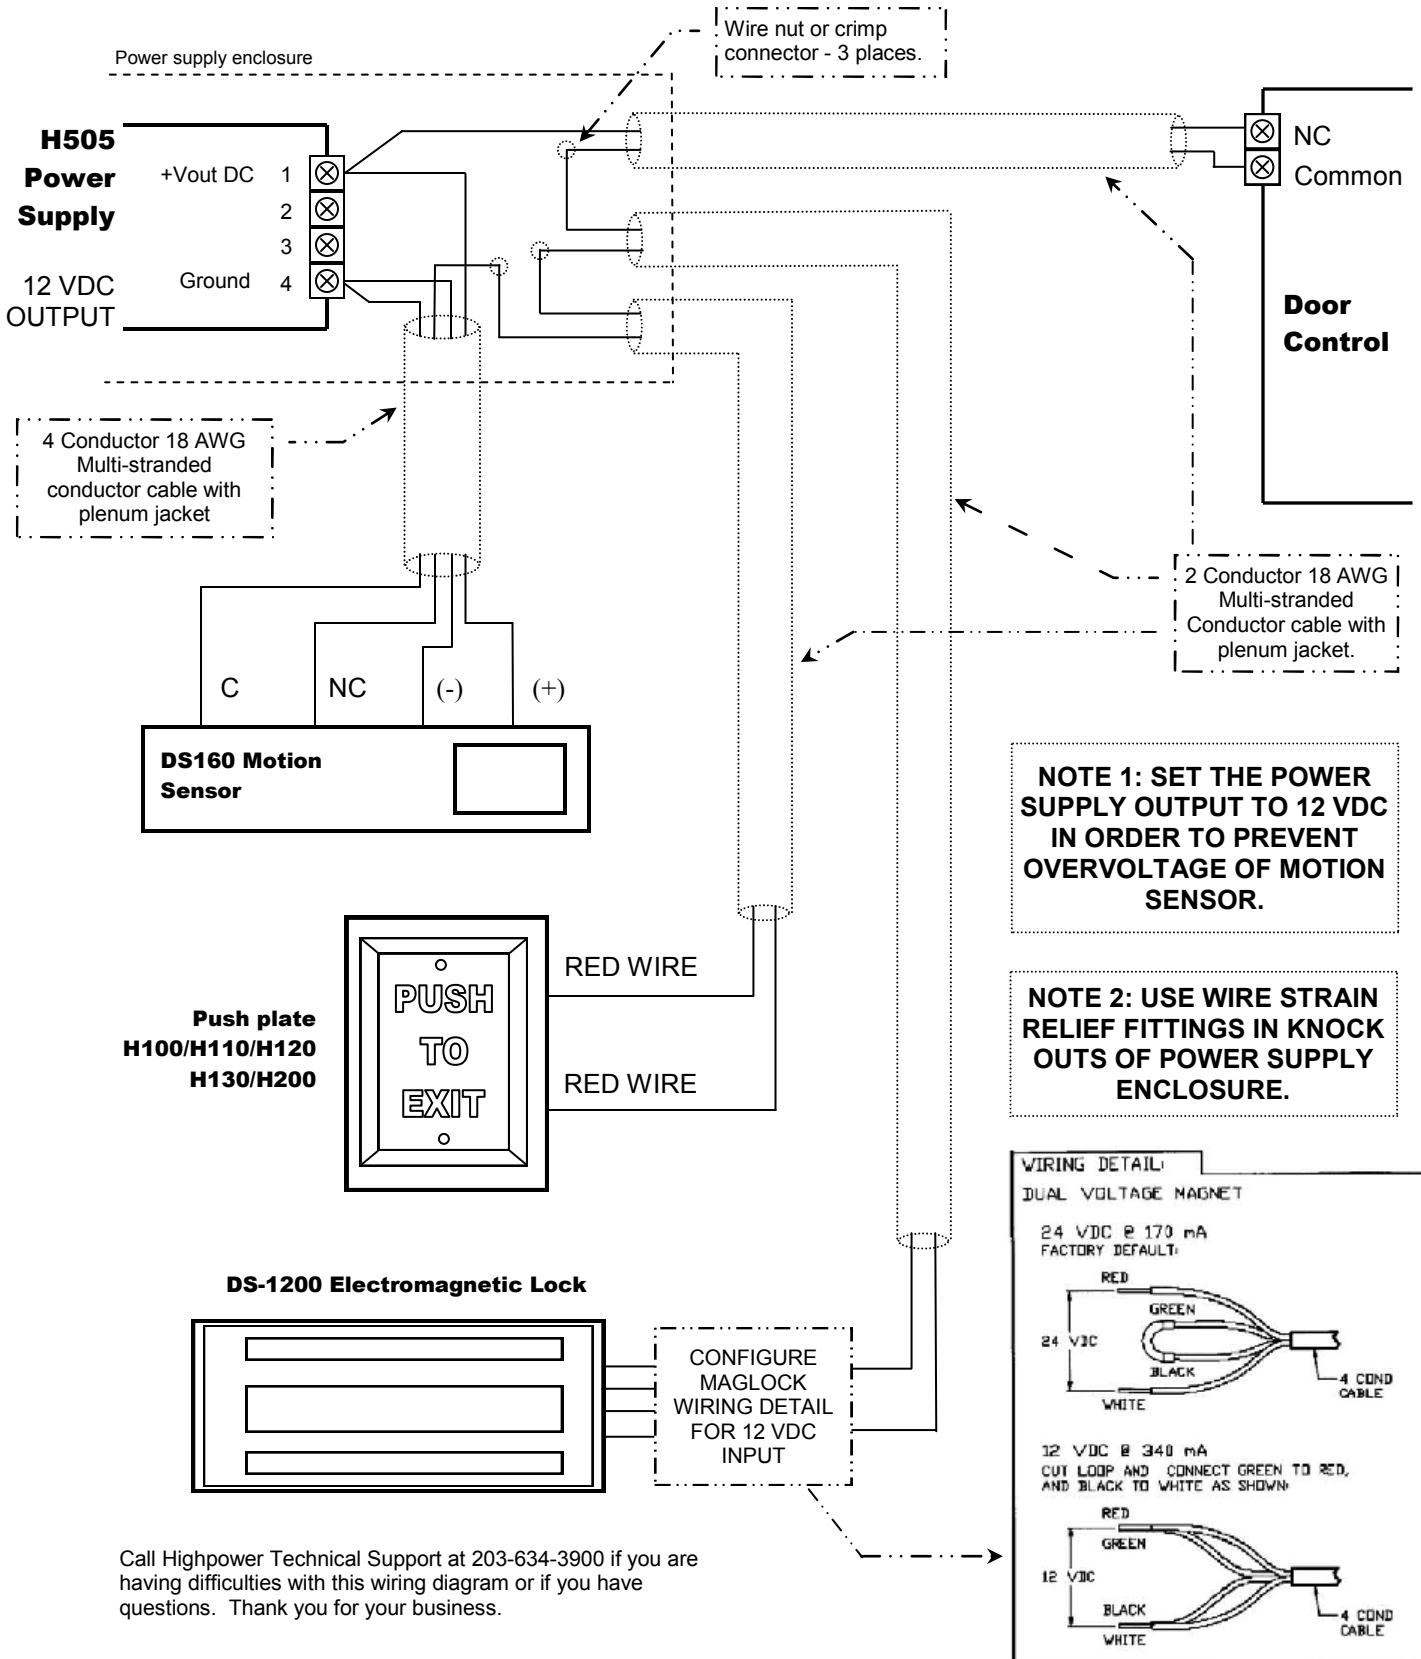

DS-1200 Electromagnetic Lock Wiring with Highpower H505 Power Supply

Call Highpower Technical Support at 203-634-3900 if you are having difficulties with this wiring diagram or if you have questions. Thank you for your business.